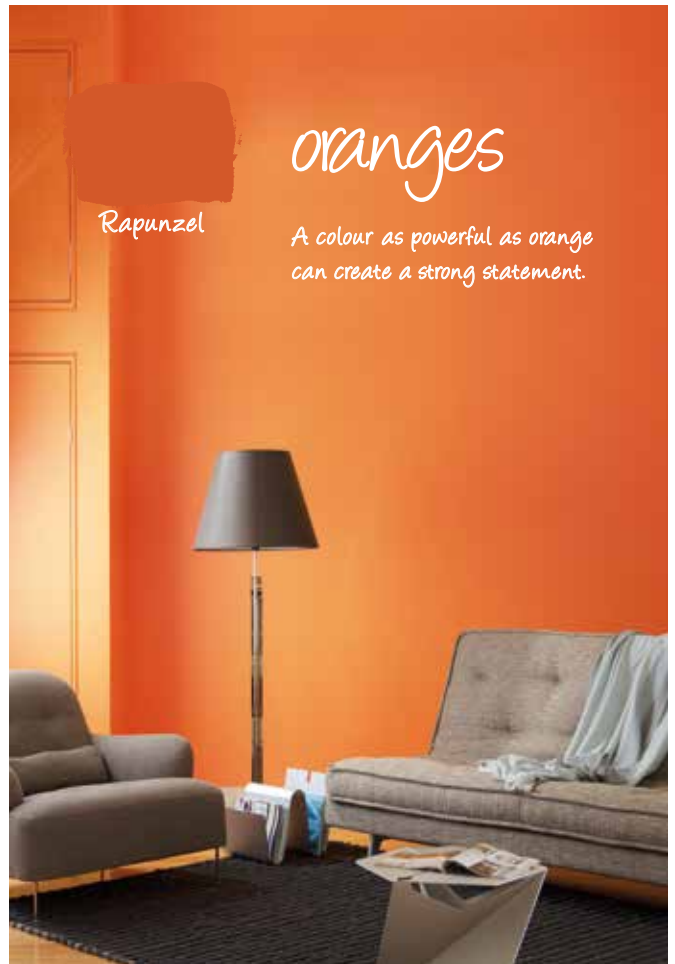

Tyler's Truck

Tahitian Sky

Cool Canteloupe

Orange Ice

Tangelo Cream

Interior Expressions

Haymes' Interior Expressions range is a 99% VOC free, washable, stain resistant paint range that offers you the most advanced way to bring colour and style to life. Interior Expressions is a family friendly formulation that allows you to move back in almost immediately after painting. The formulation emits no offensive fumes or odours for the life of the paint - now that's A Breath of Fresh Air™. Brilliantly easy to use with minimal roller spatter, superb coverage and the convenience of water wash-up, Interior Expressions is available in a variety of finishes.